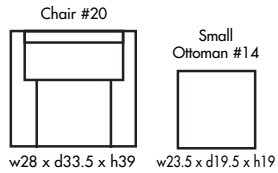

| Made in Canada 

746

Height • 39 | Width • 28 | Depth • 33.5

▶ All Canadian Made

▶ All Italian Leather

▶ All Custom Built

▶ Top Grain Leather

▶ Hardwood Frames

7 4 6

🍁 Made in Canada 🍁

Seat Cushion:	2.00 LBS Laminated Foam
Back Cushion:	Poly Fiber and Foam
Construction:	No Sag
Showwood Finish:	Espresso
Arm Height:	25.5"
Seat Height:	19"
Seat Depth:	21.5"
Leg Height:	8"