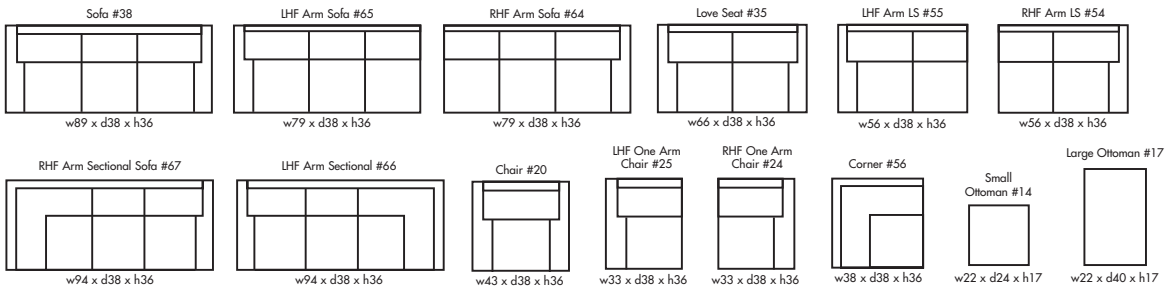

## CAMBRIDGE

Height • 36 | Width • 89 | Depth • 38

▶ All Canadian Made

▶ All Italian Leather

▶ All Custom Built

▶ Top Grain Leather

▶ Hardwood Frames

# CAMBRIDGE

🇨🇦 Made in Canada 🇨🇦

Seat Cushion:	2 LBS Laminated Foam
Back Cushion:	Poly Fiber and Foam
Construction:	No Sag
Showwood Finish:	Espresso
Arm Height:	25"
Seat Height:	17.5"
Seat Depth:	21"
Leg Height:	3"