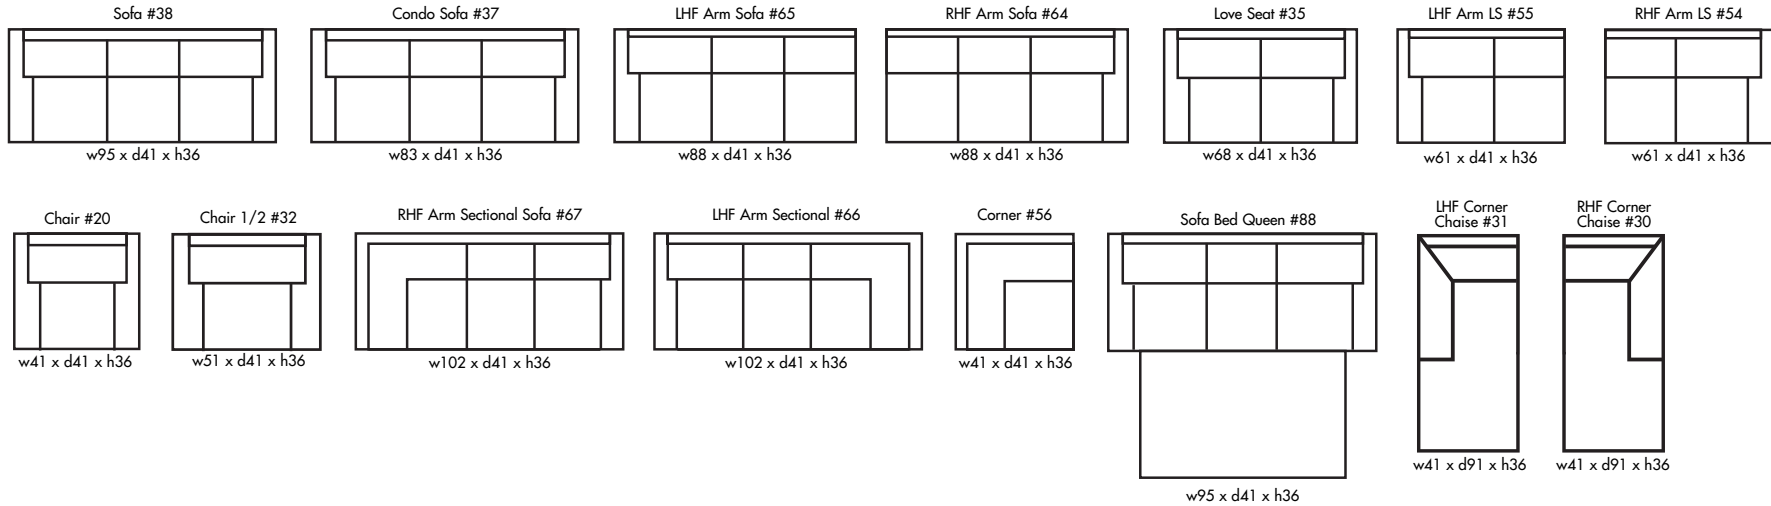

## CARDWELL

Height • 36 | Width • 95 | Depth • 41

▶ All Canadian Made

▶ All Italian Leather

▶ All Custom Built

▶ Top Grain Leather

▶ Hardwood Frames

# CARDWELL

🇨🇦 Made in Canada 🇨🇦

Seat Cushion:	2 LBS Laminated Foam or Feather Blend Topper
Back Cushion:	Foam & Fiber
Construction:	No Sag
Showwood Finish:	Espresso
Arm Height:	25"
Seat Height:	20"
Seat Depth:	23"
Leg Height:	3.5"
Arm Thickness:	7"