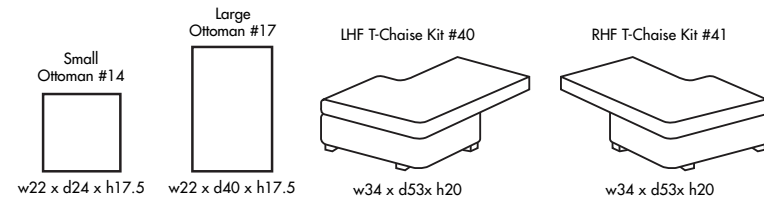

## CARDWELL

Height • 36 | Width • 95 | Depth • 41

▶ All Canadian Made

▶ All Italian Leather

▶ All Custom Built

▶ Top Grain Leather

▶ Hardwood Frames

# CARDWELL

🇨🇦 Made in Canada 🇨🇦

Seat Cushion:	2 LBS Laminated Foam or Feather Blend Topper
Back Cushion:	Foam & Fiber
Construction:	No Sag
Showwood Finish:	Espresso
Arm Height:	25"
Seat Height:	20"
Seat Depth:	23"
Leg Height:	3.5"
Arm Thickness:	7"