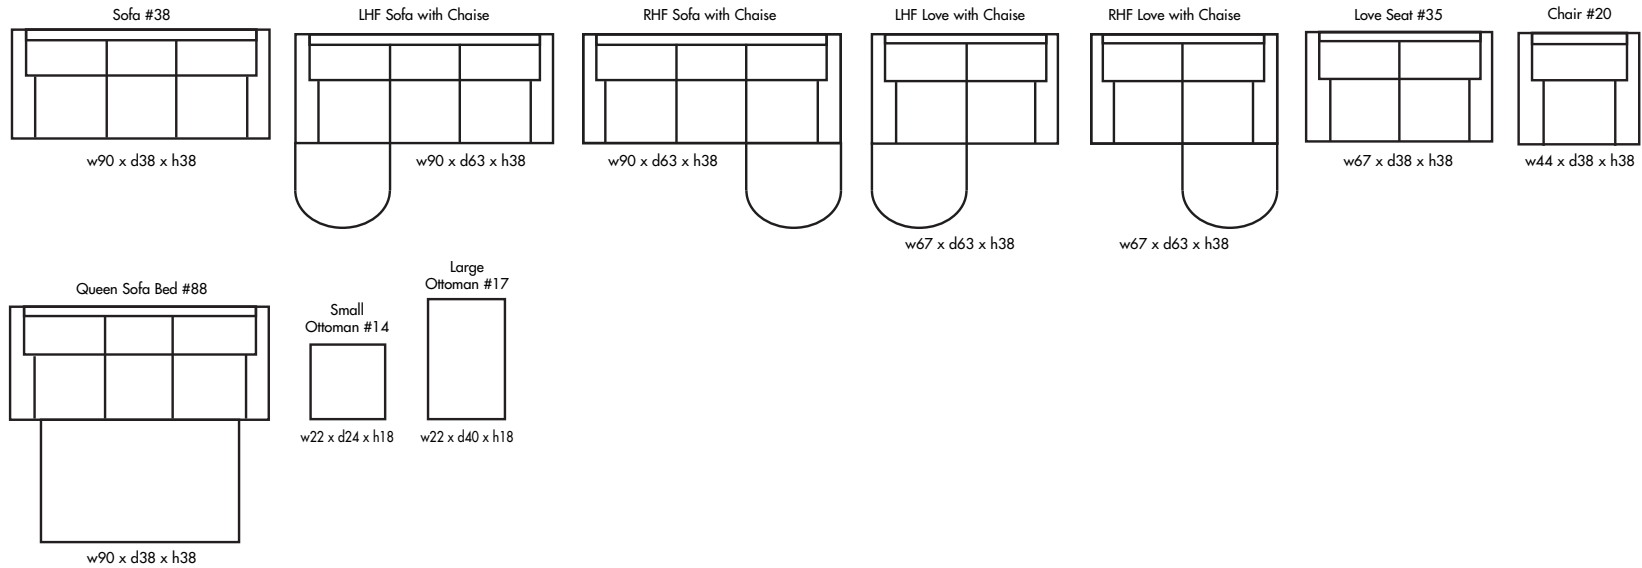

## COLORADO

Height • 38 | Width • 90 | Depth • 63

▶ All Canadian Made

▶ All Italian Leather

▶ All Custom Built

▶ Top Grain Leather

▶ Hardwood Frames

# COLORADO

🍁 Made in Canada 🍁

Seat Cushion:	2.00 LBS Laminated Foam
Back Cushion:	Poly Fiber and Foam
Construction:	No Sag.
Showwood Finish:	Espresso
Arm Height:	24"
Seat Height:	19"
Seat Depth:	22"
Leg Height:	2"