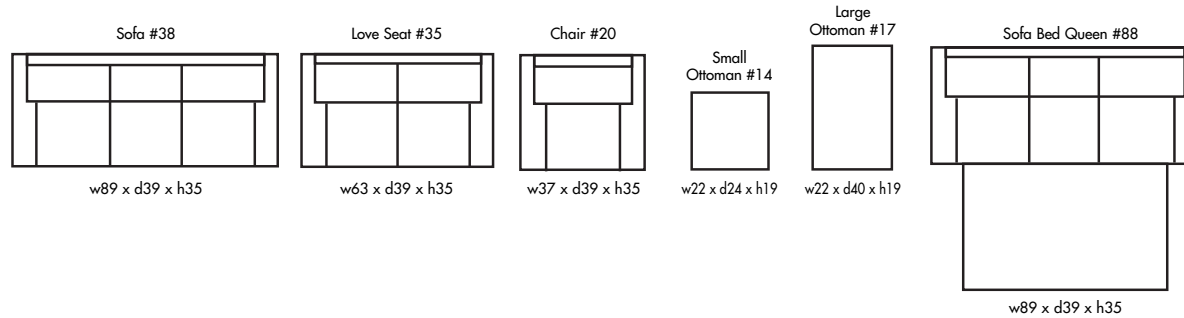

🇨🇦 Made in Canada 🇨🇦

LEESBURG

Height • 35 | Width • 89 | Depth • 39

▶ All Canadian Made

▶ All Italian Leather

▶ All Custom Built

▶ Top Grain Leather

▶ Hardwood Frames

LEESBURG

✦ Made in Canada ✦

Seat Cushion:	2 LBS Laminated Foam or Feather Blend Topper
Back Cushion:	Poly Fiber and Foam
Construction:	No Sag
Showwood Finish:	Espresso
Arm Height:	23"
Seat Height:	18.5"
Seat Depth:	21.5"
Leg Height:	Base 6"