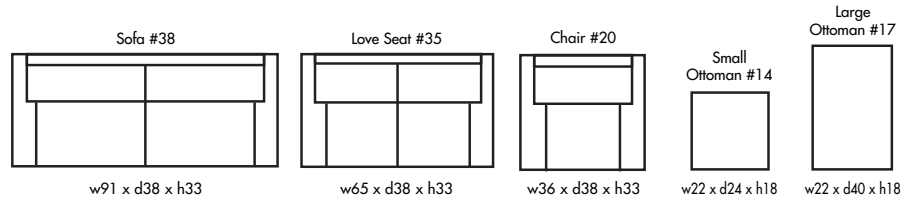

🍁 Made in Canada 🍁

PARIS

Height • 33 | Width • 91 | Depth • 38

▶ All Canadian Made

▶ All Italian Leather

▶ All Custom Built

▶ Top Grain Leather

▶ Hardwood Frames

P A R I S

✦ Made in Canada ✦

Seat Cushion:	2.5 LBS
Back Cushion:	Poly + Fiber
Construction:	No Sag
Showwood Finish:	Espresso
Arm Height:	25.5"
Seat Height:	19"
Seat Depth:	22"
Leg Height:	7.5"

40 Ronson Drive Unit 6&7
Etobicoke ON M9W 1B3 Canada
T:416.614.9155 F:416.614.9126