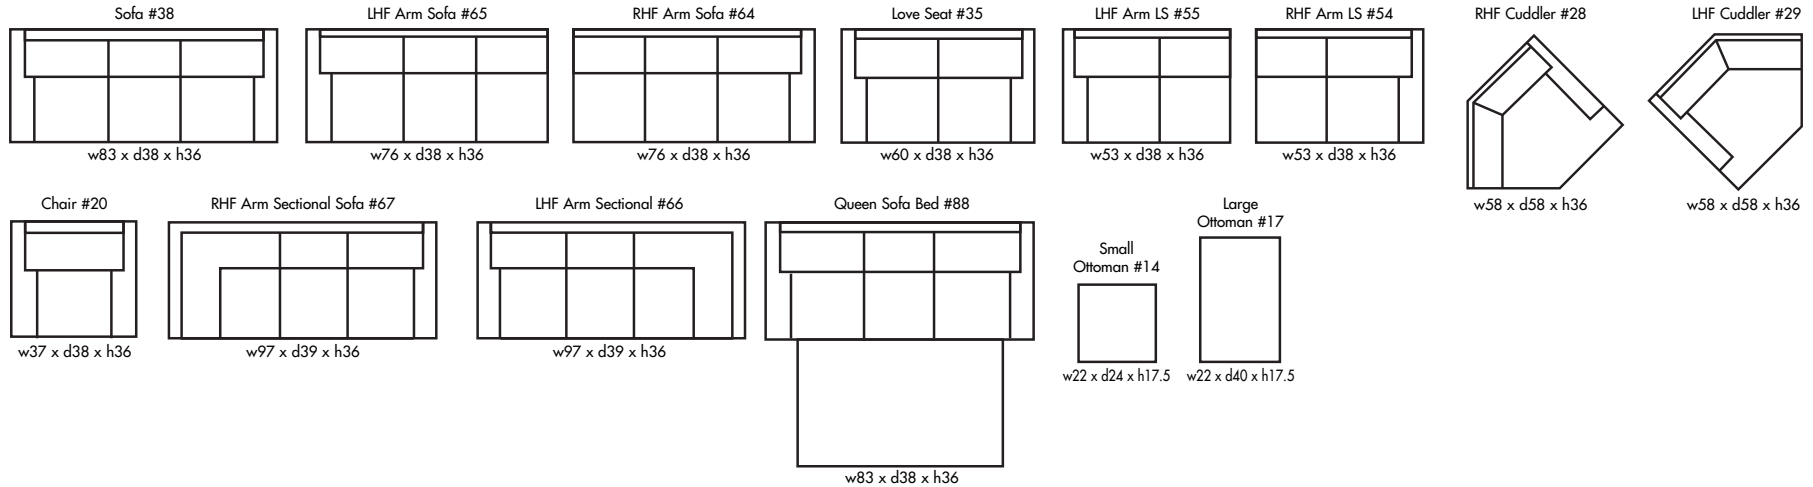

🍁 Made in Canada 🍁

POLLA B

Height • 36 | Width • 111 | Depth • 58

▶ All Canadian Made

▶ All Italian Leather

▶ All Custom Built

▶ Top Grain Leather

▶ Hardwood Frames

P O L L A B

🇨🇦 Made in Canada 🇨🇦

Seat Cushion:	2.00 LBS Laminated Foam
Back Cushion:	Poly Fiber and Foam
Construction:	No Sag
Showwood Finish:	Walnut
Arm Height:	24"
Seat Height:	18.5"
Seat Depth:	21"
Leg Height:	3"