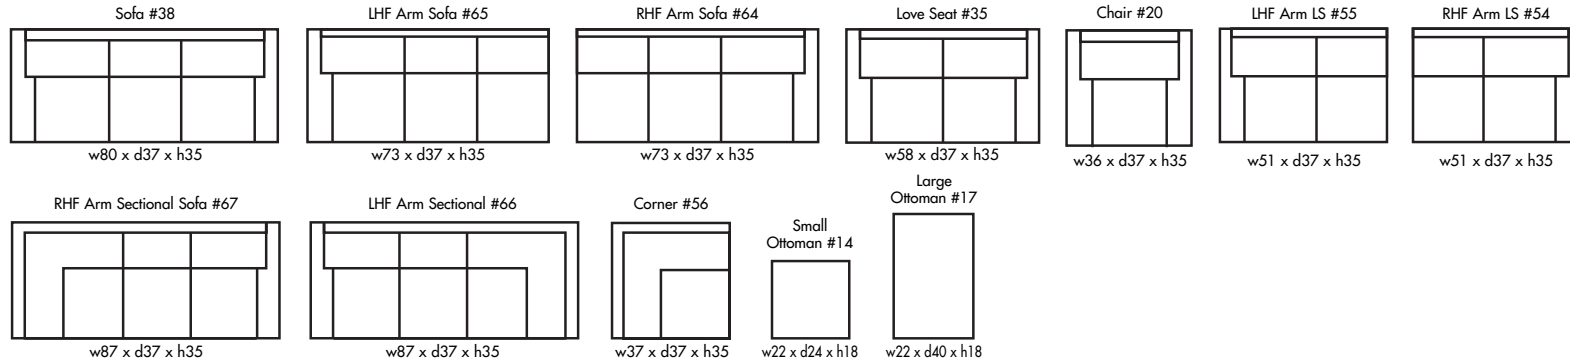

🍁 Made in Canada 🍁

SAN MARINO

Height • 35 | Width • 80 | Depth • 62.5

▶ All Canadian Made

▶ All Italian Leather

▶ All Custom Built

▶ Top Grain Leather

▶ Hardwood Frames

SAN MARINO

🇨🇦 Made in Canada 🇨🇦

Seat Cushion:	2.00 LBS Laminated Foam
Back Cushion:	Poly Fiber and Foam
Construction:	No Sag
Showwood Finish:	Espresso
Arm Height:	26.5"
Seat Height:	19"
Seat Depth:	20.5"
Leg Height:	4.5"