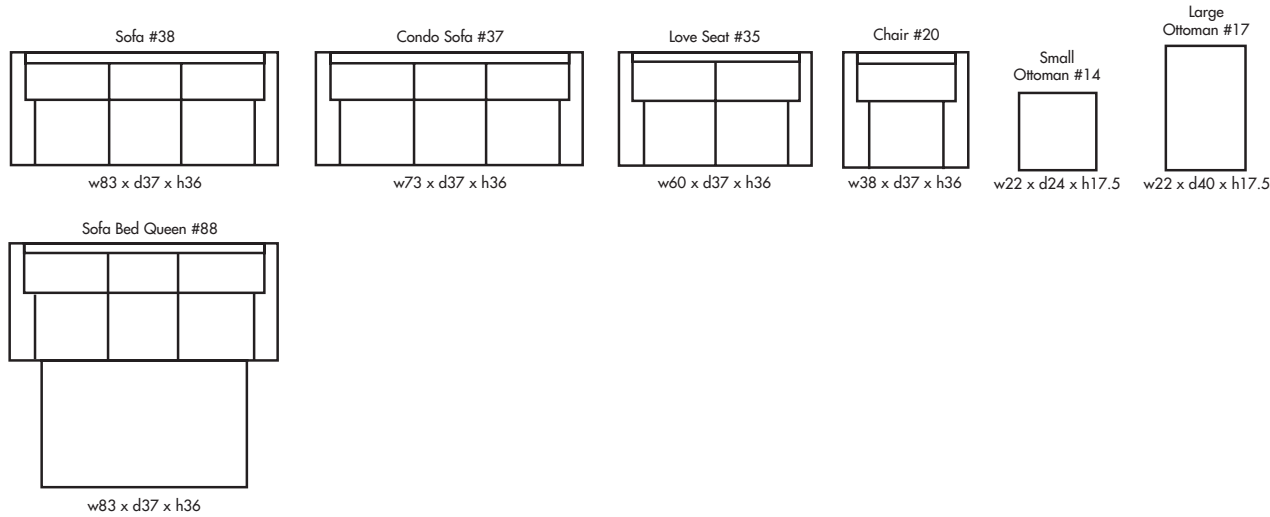

## WELLAND

Height • 36 | Width • 83 | Depth • 37

▶ All Canadian Made

▶ All Italian Leather

▶ All Custom Built

▶ Top Grain Leather

▶ Hardwood Frames

# WELLAND

🍁 Made in Canada 🍁

Seat Cushion:	2.00 LBS Foam & Fibre
Back Cushion:	Foam & Fibre
Construction:	No Sag
Showwood Finish:	Esspresso
Arm Height:	25"
Arm Thickness:	6"
Seat Height:	20"
Seat Depth:	21"
Leg Height:	5"